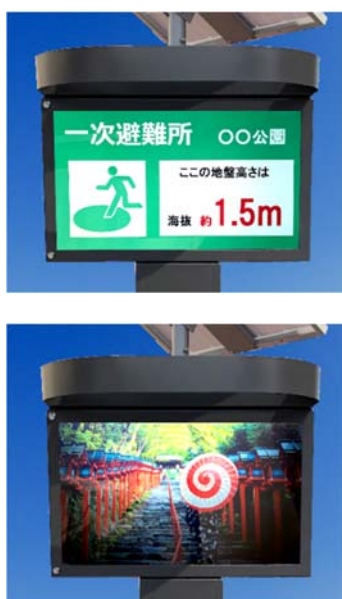

Our company developed 32-inch off-grid outdoor display system comes with lighting for night, solar battery and the 32-inch high performance reflective LCD. The 32-inch high performance LCD adopted that joint developed high performance reflective liquid crystal technology [1][2] using achromatic polarizer by three members as Nippon Kayaku Co., Ltd., Polatechno Co., Ltd. and Tohoku University. This is a core technology of this system that can realize both super low power consumption and excellent outdoor visibility simultaneously.

This product is effective to display the information at the area of power grid undeveloped and at time of disaster. We have two type of the systems, landscape display system (Figure 2) and portrait display system (Figure 3). We just started the make-to-order manufacturing for both of them from February 2020.

[1] D.Fujiwara, N.Mochizuki, T.Ishinabe, D.Nakamura, N.Koma and H.Fujikake, IDW2013, FMCp2-13L (2013)

[2] N.Mochizuki, T.Ishinabe, D. Fujiwara, D.Nakamura, N.Koma and H.Fujikake, SID2014 Symposium Digest, pp.1431-1434(2014)

Figure 1 Display Images Under Sunlight